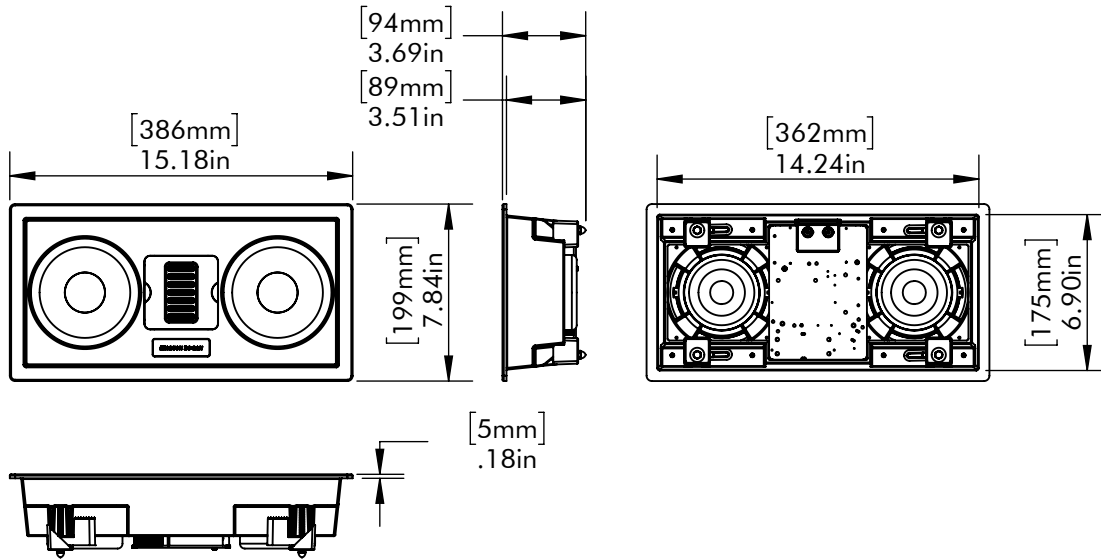

GRILL OFF

GRILL ON

**CUTOUT DIMENSIONS  
(WITH TOLERANCE)**  
 WIDTH: 14.45in [367mm]  
 HEIGHT: 7.10in [180mm]

## VERTICAL POSITION

MOUNTING LOCKS  
 EXTEND 0.375in [9.5mm]  
 BEYOND LONG EDGE  
 (VERTICAL AND HORIZONTAL)

**BOX VOLUME**  
 MINIMUM: 15L [0.53ft³]  
 OPTIMAL: 40L+ [1.41ft³+]  
 (BASS OUTPUT DECREASES  
 AS BOX VOLUME DECREASES)

**MAX WALL/CEILING  
 THICKNESS**  
 1in [25mm]

## TWEETER ROTATES 90°

HORIZONTAL INSTALLATION

VERTICAL INSTALLATION

**AXIS**  
 DIMENSION  
 DRAWING