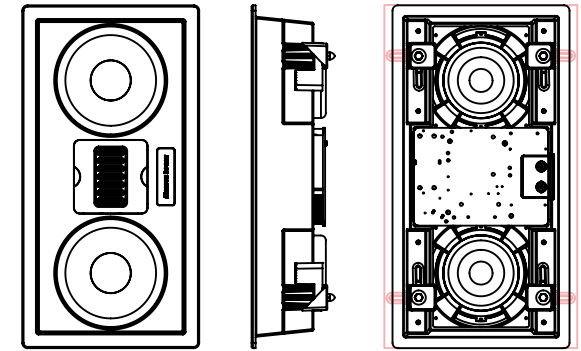

GRILL OFF

GRILL ON

**CUTOUT DIMENSIONS  
(WITH TOLERANCE)**  
 WIDTH: 14.45in [367mm]  
 HEIGHT: 7.10in [180mm]

## VERTICAL POSITION

MOUNTING LOCKS  
 EXTEND 0.375in [9.5mm]  
 BEYOND LONG EDGE  
 (VERTICAL AND HORIZONTAL)

**BOX VOLUME**  
 MINIMUM: 15L [0.53ft³]  
 OPTIMAL: 40L+ [1.41ft³+]  
 (BASS OUTPUT DECREASES  
 AS BOX VOLUME DECREASES)

**MAX WALL/CEILING  
 THICKNESS**  
 1in [25mm]

## TWEETER ROTATES 90°

HORIZONTAL INSTALLATION

VERTICAL INSTALLATION

**AXIS**  
 DIMENSION  
 DRAWING