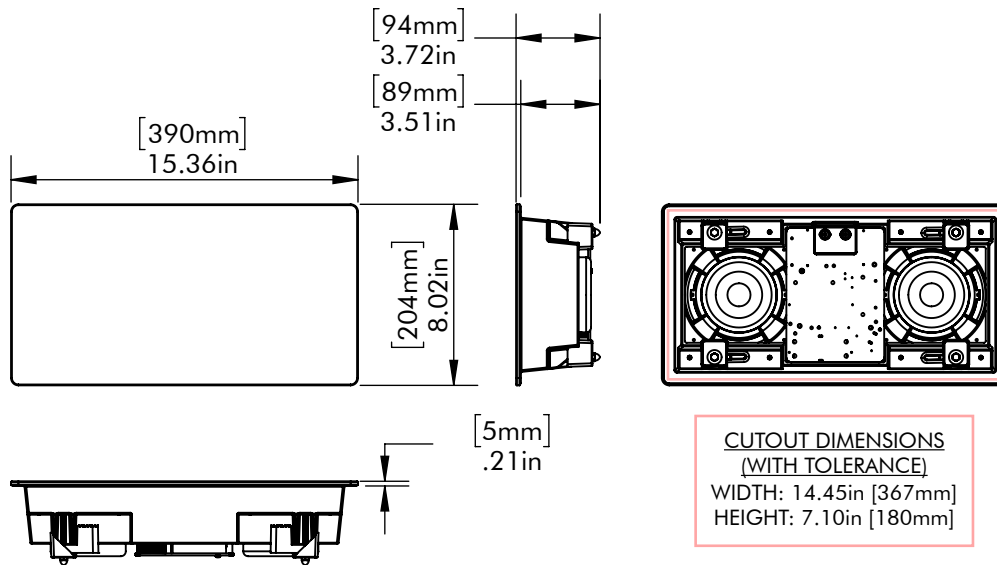

GRILL OFF

GRILL ON

**CUTOUT DIMENSIONS  
(WITH TOLERANCE)**  
 WIDTH: 14.45in [367mm]  
 HEIGHT: 7.10in [180mm]

## VERTICAL POSITION

MOUNTING LOCKS  
 EXTEND 0.375in [9.5mm]  
 BEYOND LONG EDGE  
 (VERTICAL AND HORIZONTAL)

**BOX VOLUME**  
 MINIMUM: 15L [0.53ft³]  
 OPTIMAL: 40L+ [1.41ft³+]  
 (BASS OUTPUT DECREASES  
 AS BOX VOLUME DECREASES)

**MAX WALL/CEILING  
 THICKNESS**  
 1in [25mm]

## TWEETER ROTATES 90°

HORIZONTAL INSTALLATION

VERTICAL INSTALLATION

**AXIS**  
 DIMENSION  
 DRAWING